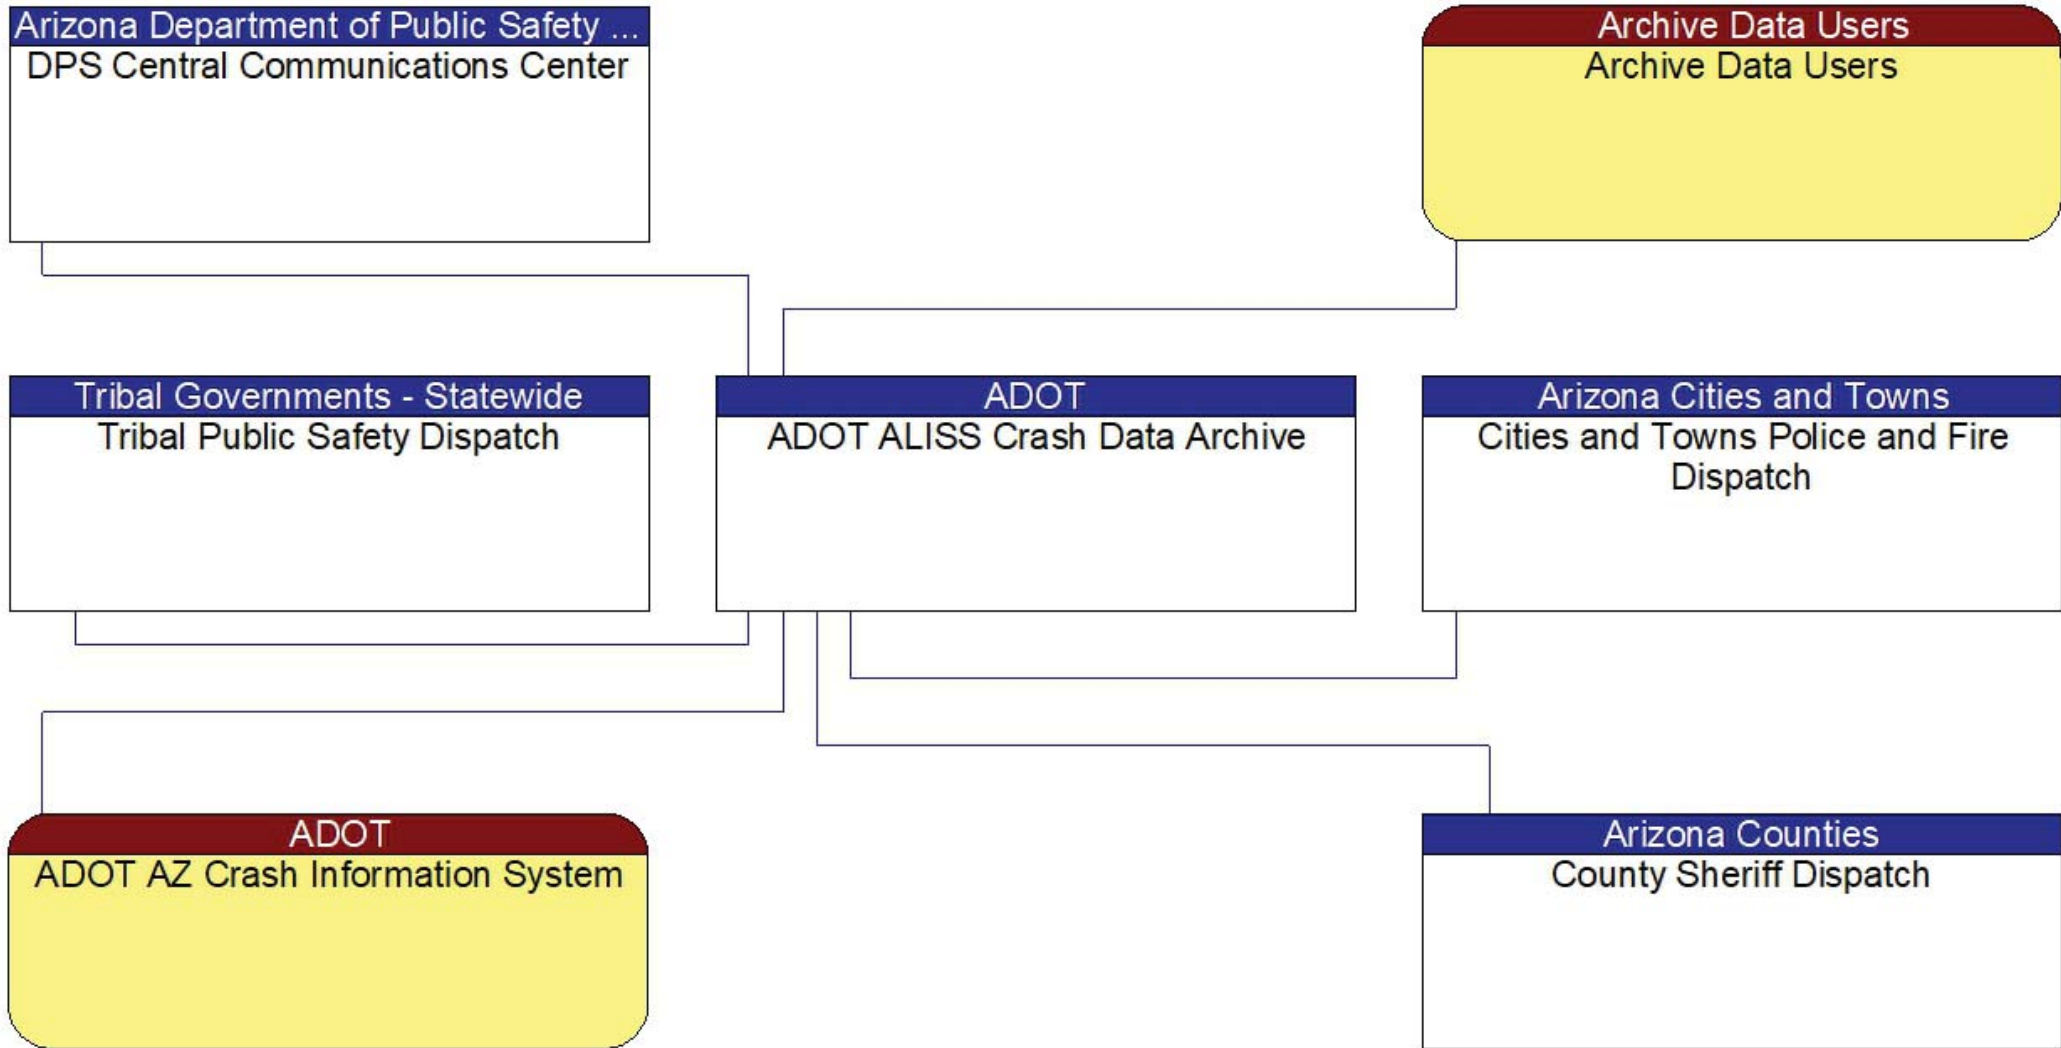

Tribal Governments - Statewide  
Tribal Public Safety Dispatch

ADOT  
ADOT AZ Crash Information System

ADOT  
ADOT ALISS Crash Data Archive

Archive Data Users  
Archive Data Users

Arizona Cities and Towns  
Cities and Towns Police and Fire  
Dispatch

Arizona Counties  
County Sheriff Dispatch

Existing

Existing

ADOT  
ADOT HCRS Traveler Information

Pima Association of Governments (P...  
PAG Planning Traffic Database

Tribal Governments - Statewide  
Tribal Data Archive