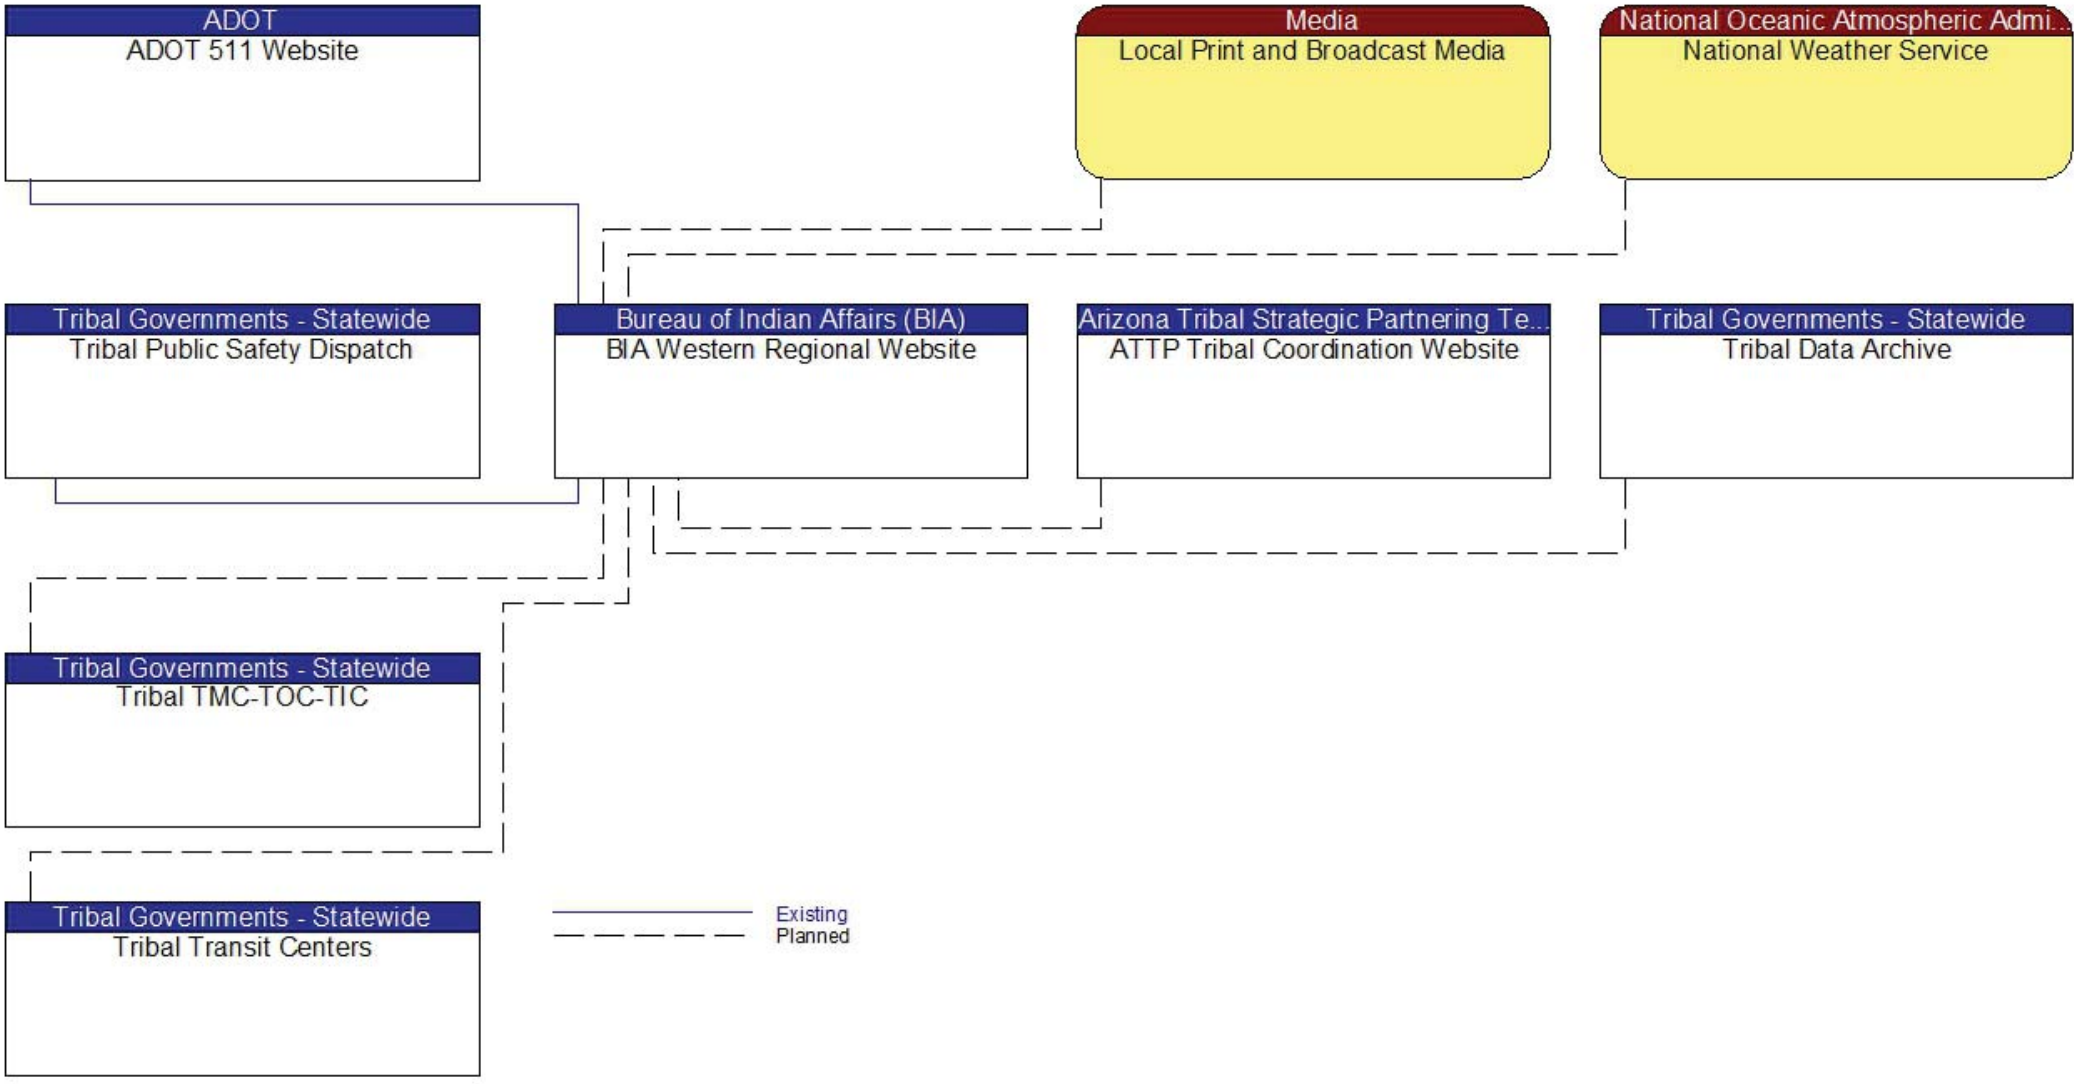

Tribal Governments - Statewide  
Tribal Public Safety Dispatch

Bureau of Indian Affairs (BIA)  
BIA Western Regional Website

Arizona Tribal Strategic Partnering Te...  
ATTP Tribal Coordination Website

Tribal Governments - Statewide  
Tribal Data Archive

Tribal Governments - Statewide  
Tribal TMC-TOC-TIC

Tribal Governments - Statewide  
Tribal Transit Centers

Existing  
Planned

———— Existing  
----- Planned

Existing

— Existing  
 - - - Planned

———— Existing  
----- Planned