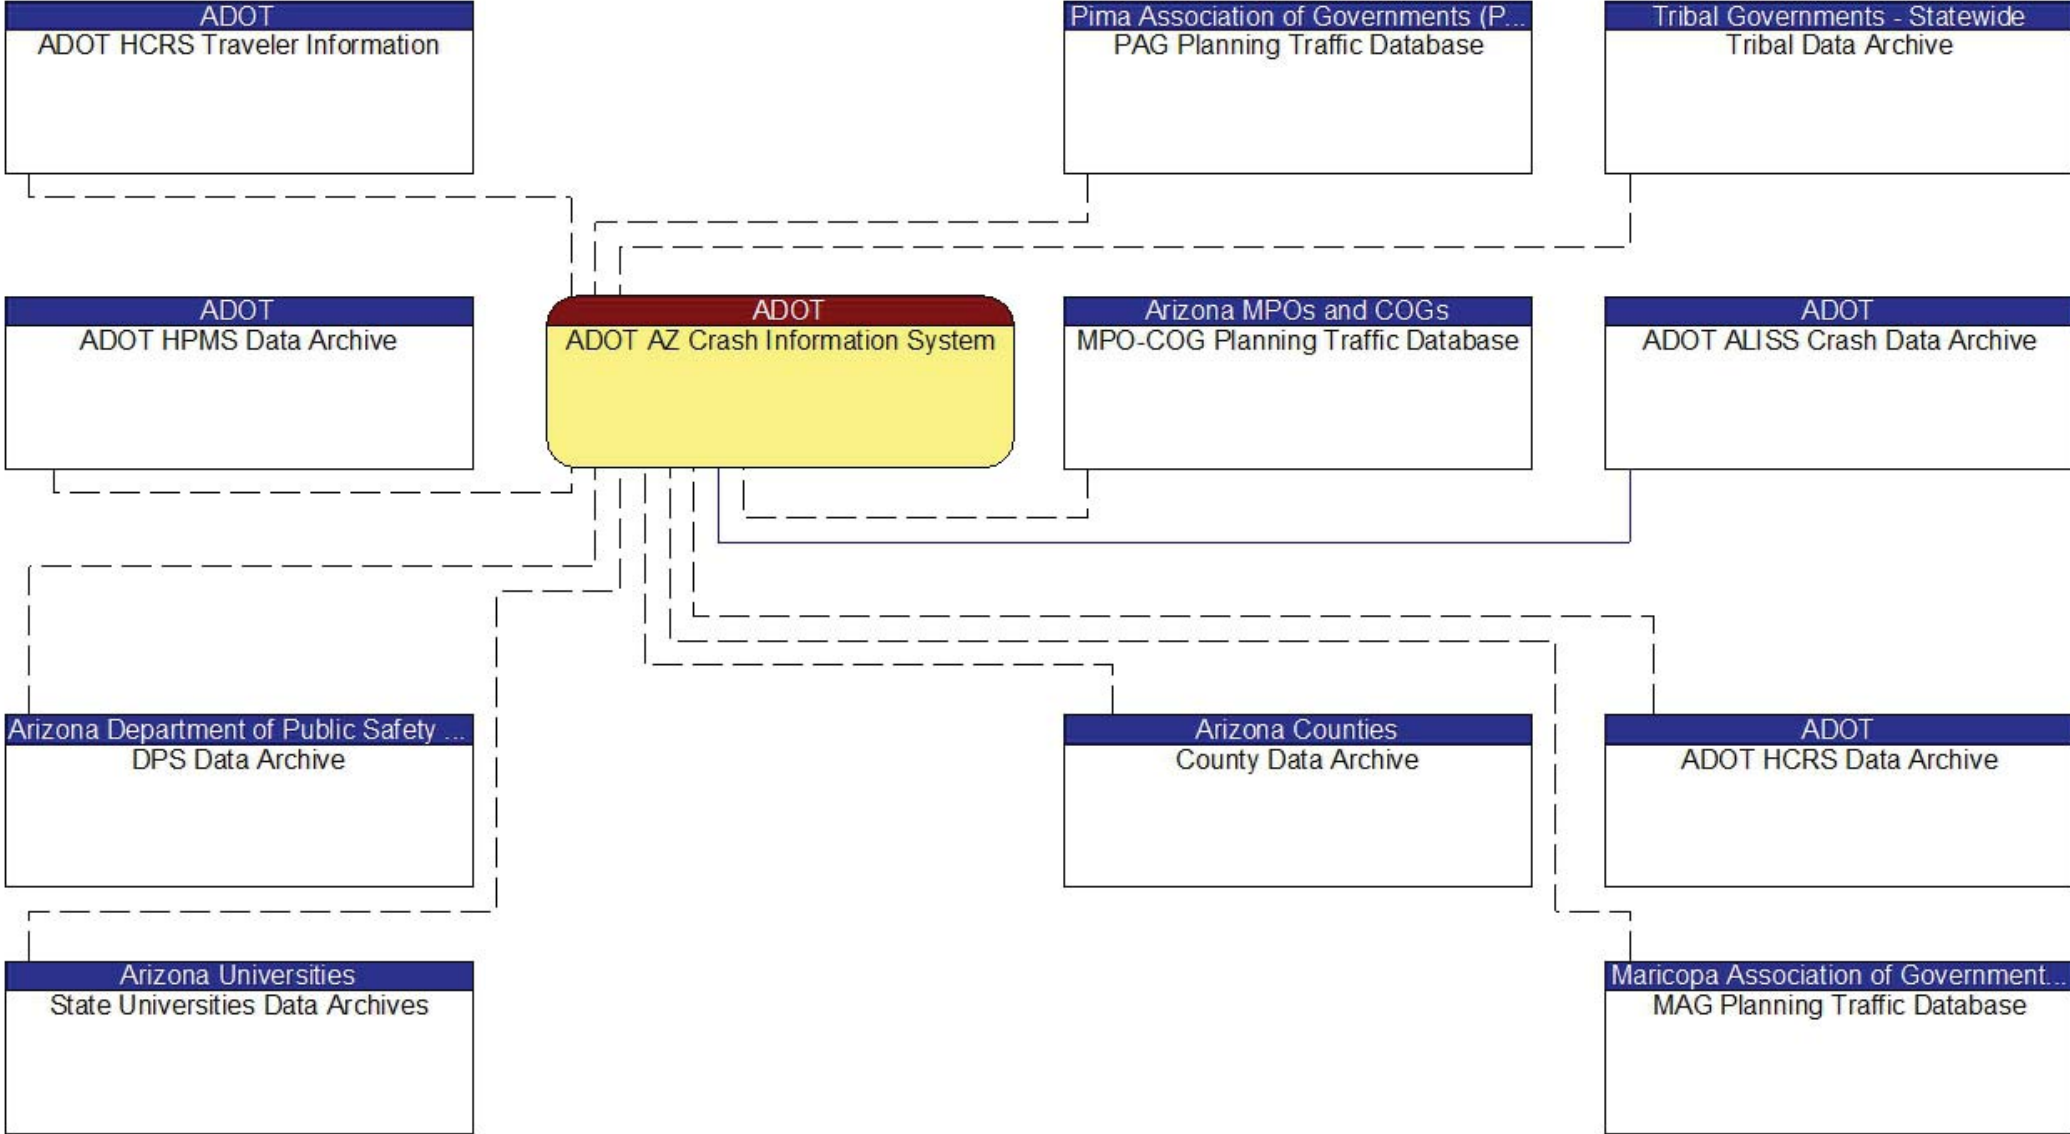

ADOT
ADOT HCRS Traveler Information

Pima Association of Governments (P...
PAG Planning Traffic Database

Tribal Governments - Statewide
Tribal Data Archive

ADOT
ADOT HPMS Data Archive

ADOT
ADOT AZ Crash Information System

Arizona MPOs and COGs
MPO-COG Planning Traffic Database

ADOT
ADOT ALISS Crash Data Archive

Arizona Department of Public Safety ...
DPS Data Archive

Arizona Counties
County Data Archive

ADOT
ADOT HCRS Data Archive

Arizona Universities
State Universities Data Archives

Marcopa Association of Government...
MAG Planning Traffic Database

Existing
Planned