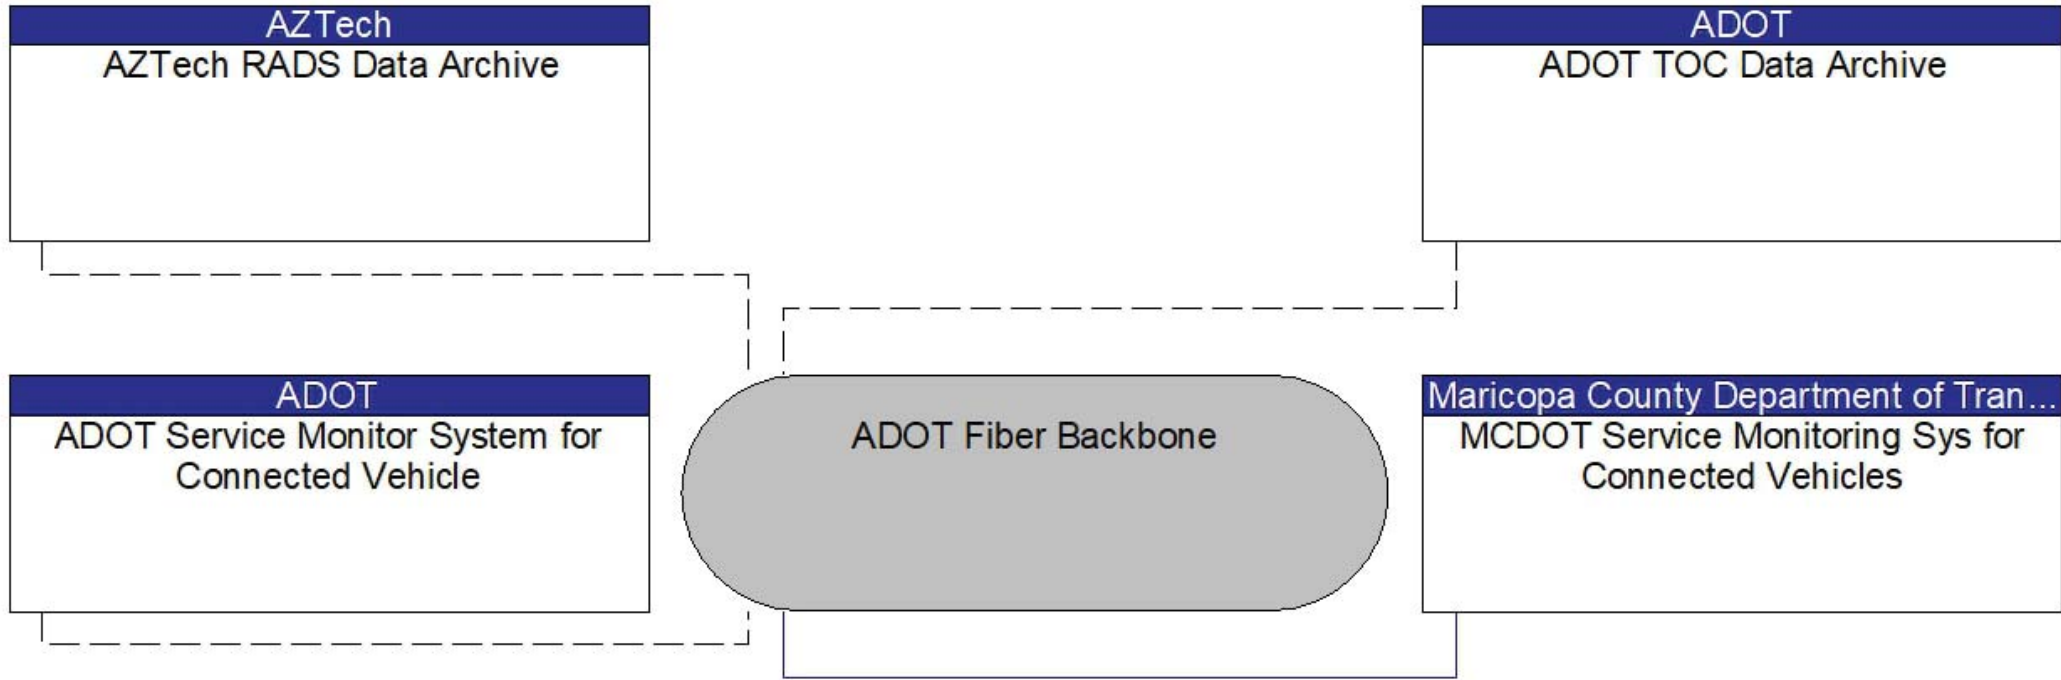

———— Existing
- - - - - Planned