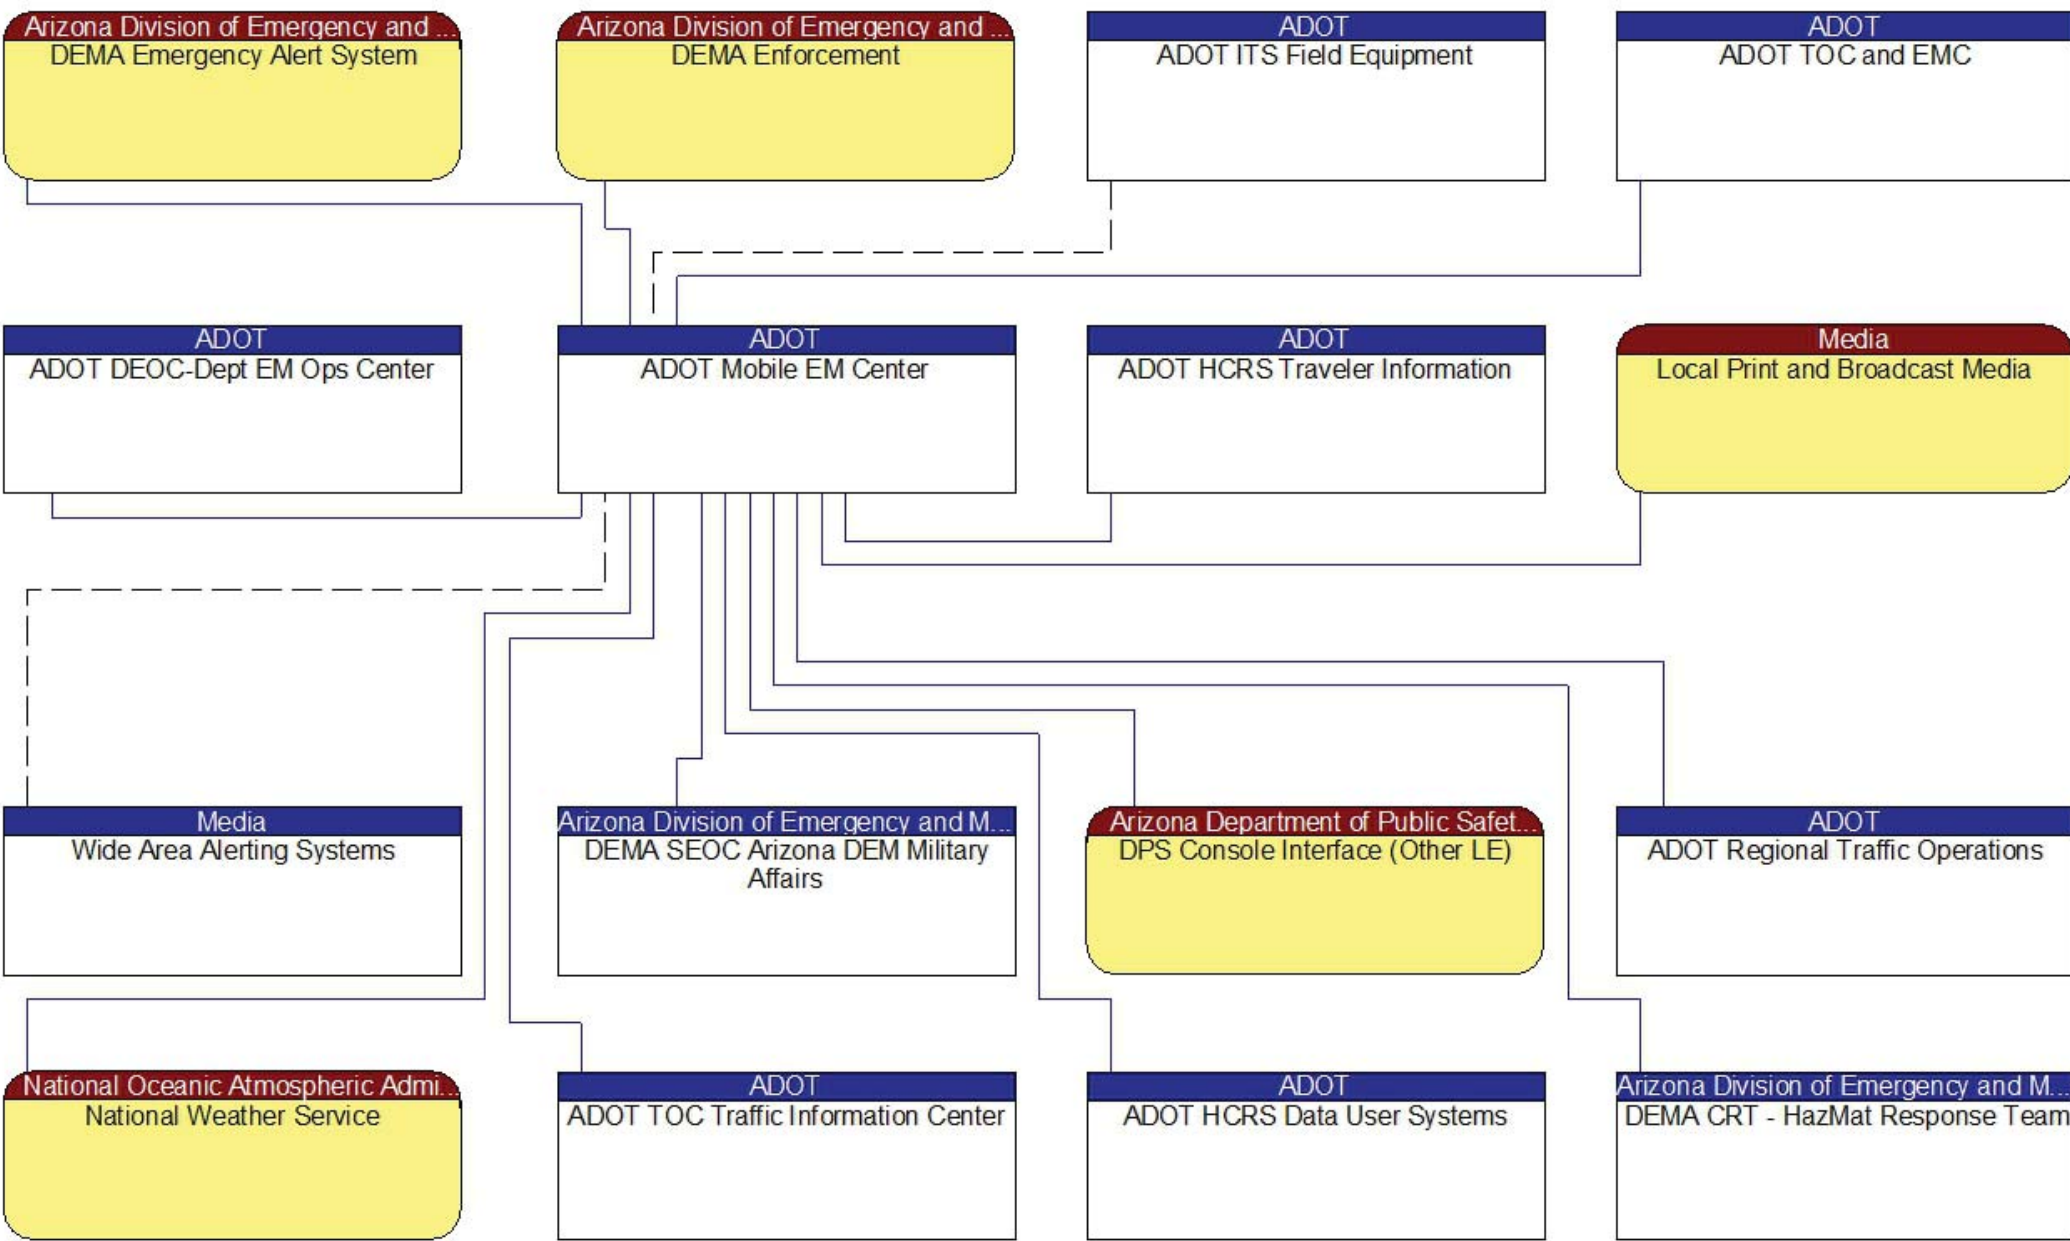

ADOT  
ADOT HazMat Response Data Archive

ADOT  
ADOT ECD Dispatch

Arizona Division of Emergency and M...  
DEMA CRT - HazMat Response Team

Cities and Towns Wireless Radio

County Radio Systems

Existing  
Planned

— Existing  
 - - - Planned

Existing  
Planned

Existing

— Existing  
 - - - Planned

———— Existing  
----- Planned

\_\_\_\_\_ Existing  
 - - - - - Planned

— Existing  
 - - - Planned

— Existing  
 - - - Planned