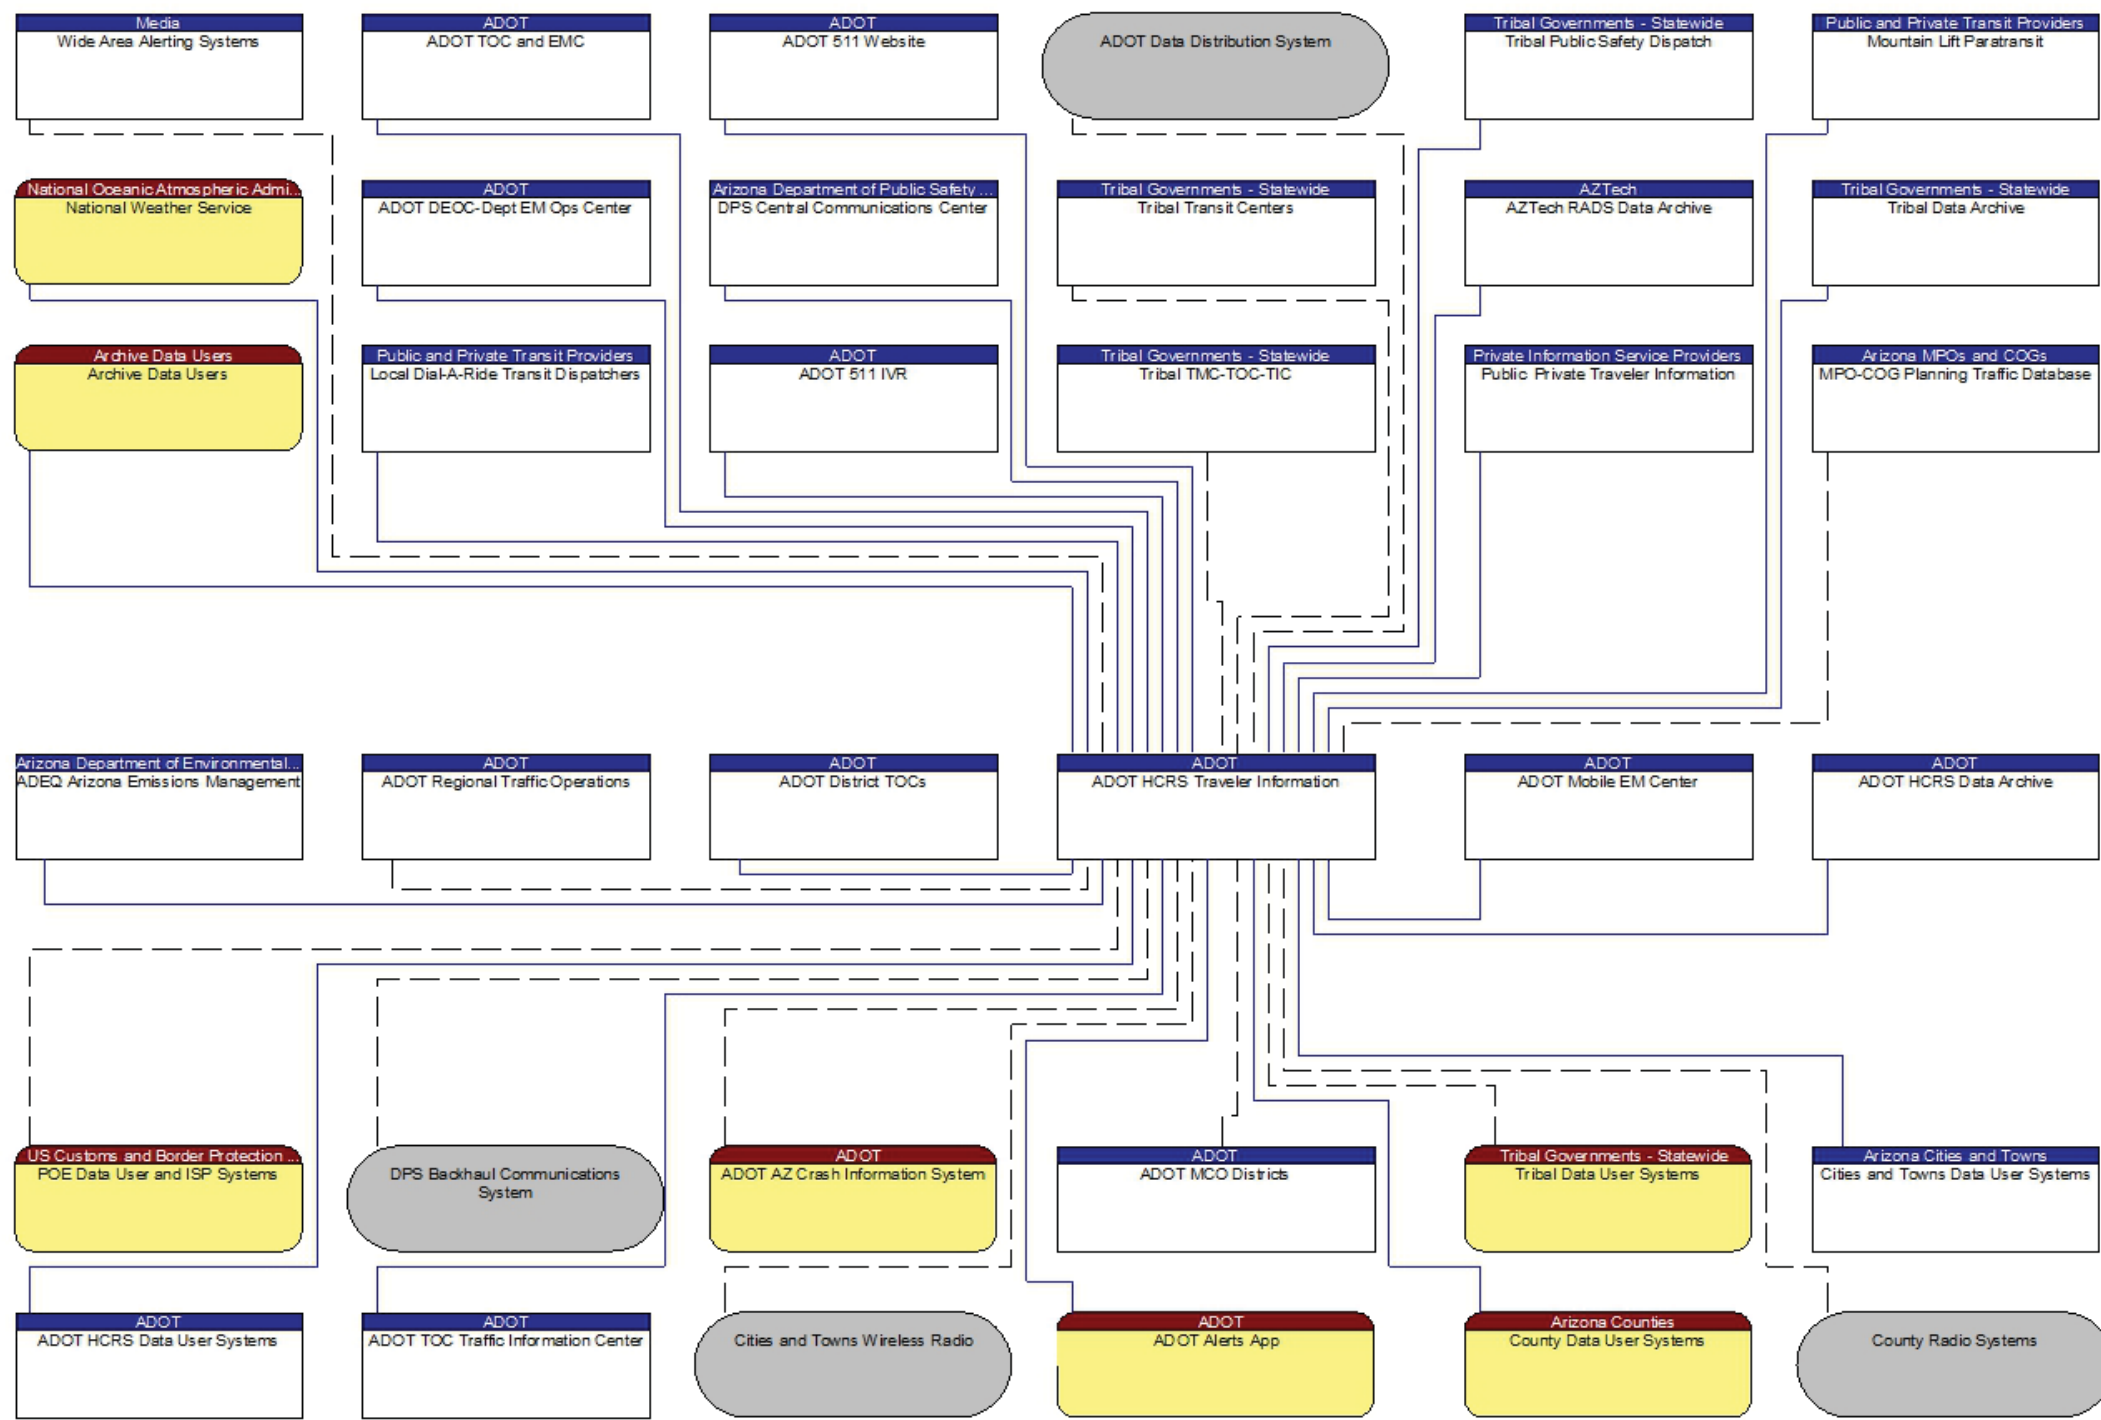

Existing
Planned