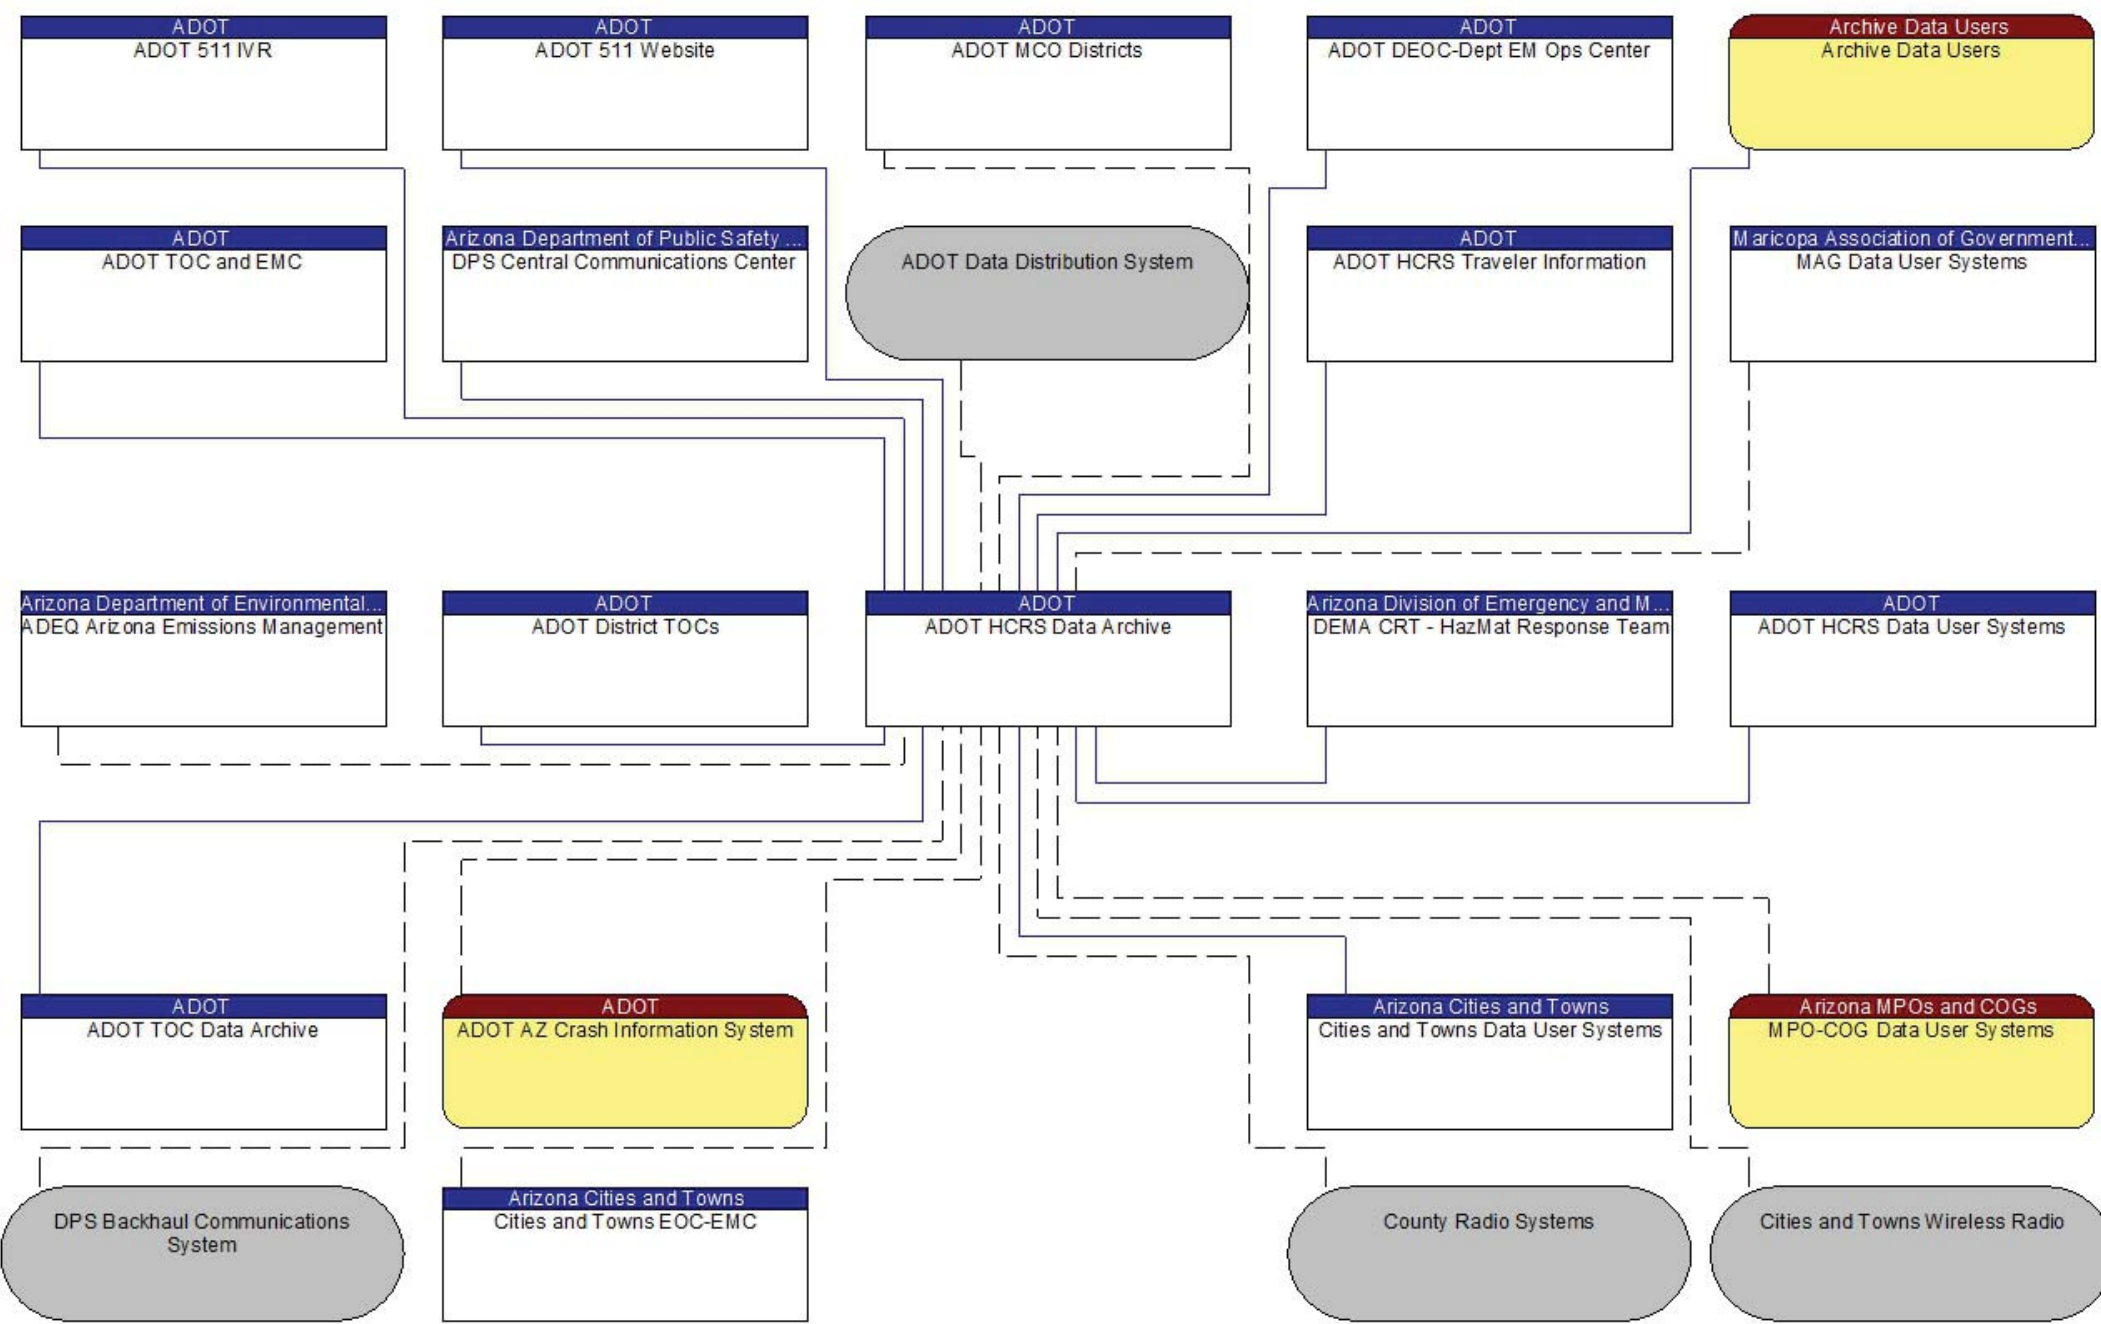

ADOT  
ADOT HazMat Response Data Archive

ADOT  
ADOT ECD Dispatch

Arizona Division of Emergency and M...  
DEMA CRT - HazMat Response Team

Cities and Towns Wireless Radio

County Radio Systems

Existing  
Planned

— Existing  
 - - - Planned

Existing  
Planned

Existing

— Existing  
 - - - Planned

———— Existing  
----- Planned

\_\_\_\_\_ Existing  
 - - - - - Planned

— Existing  
 - - - Planned

— Existing  
 - - - Planned