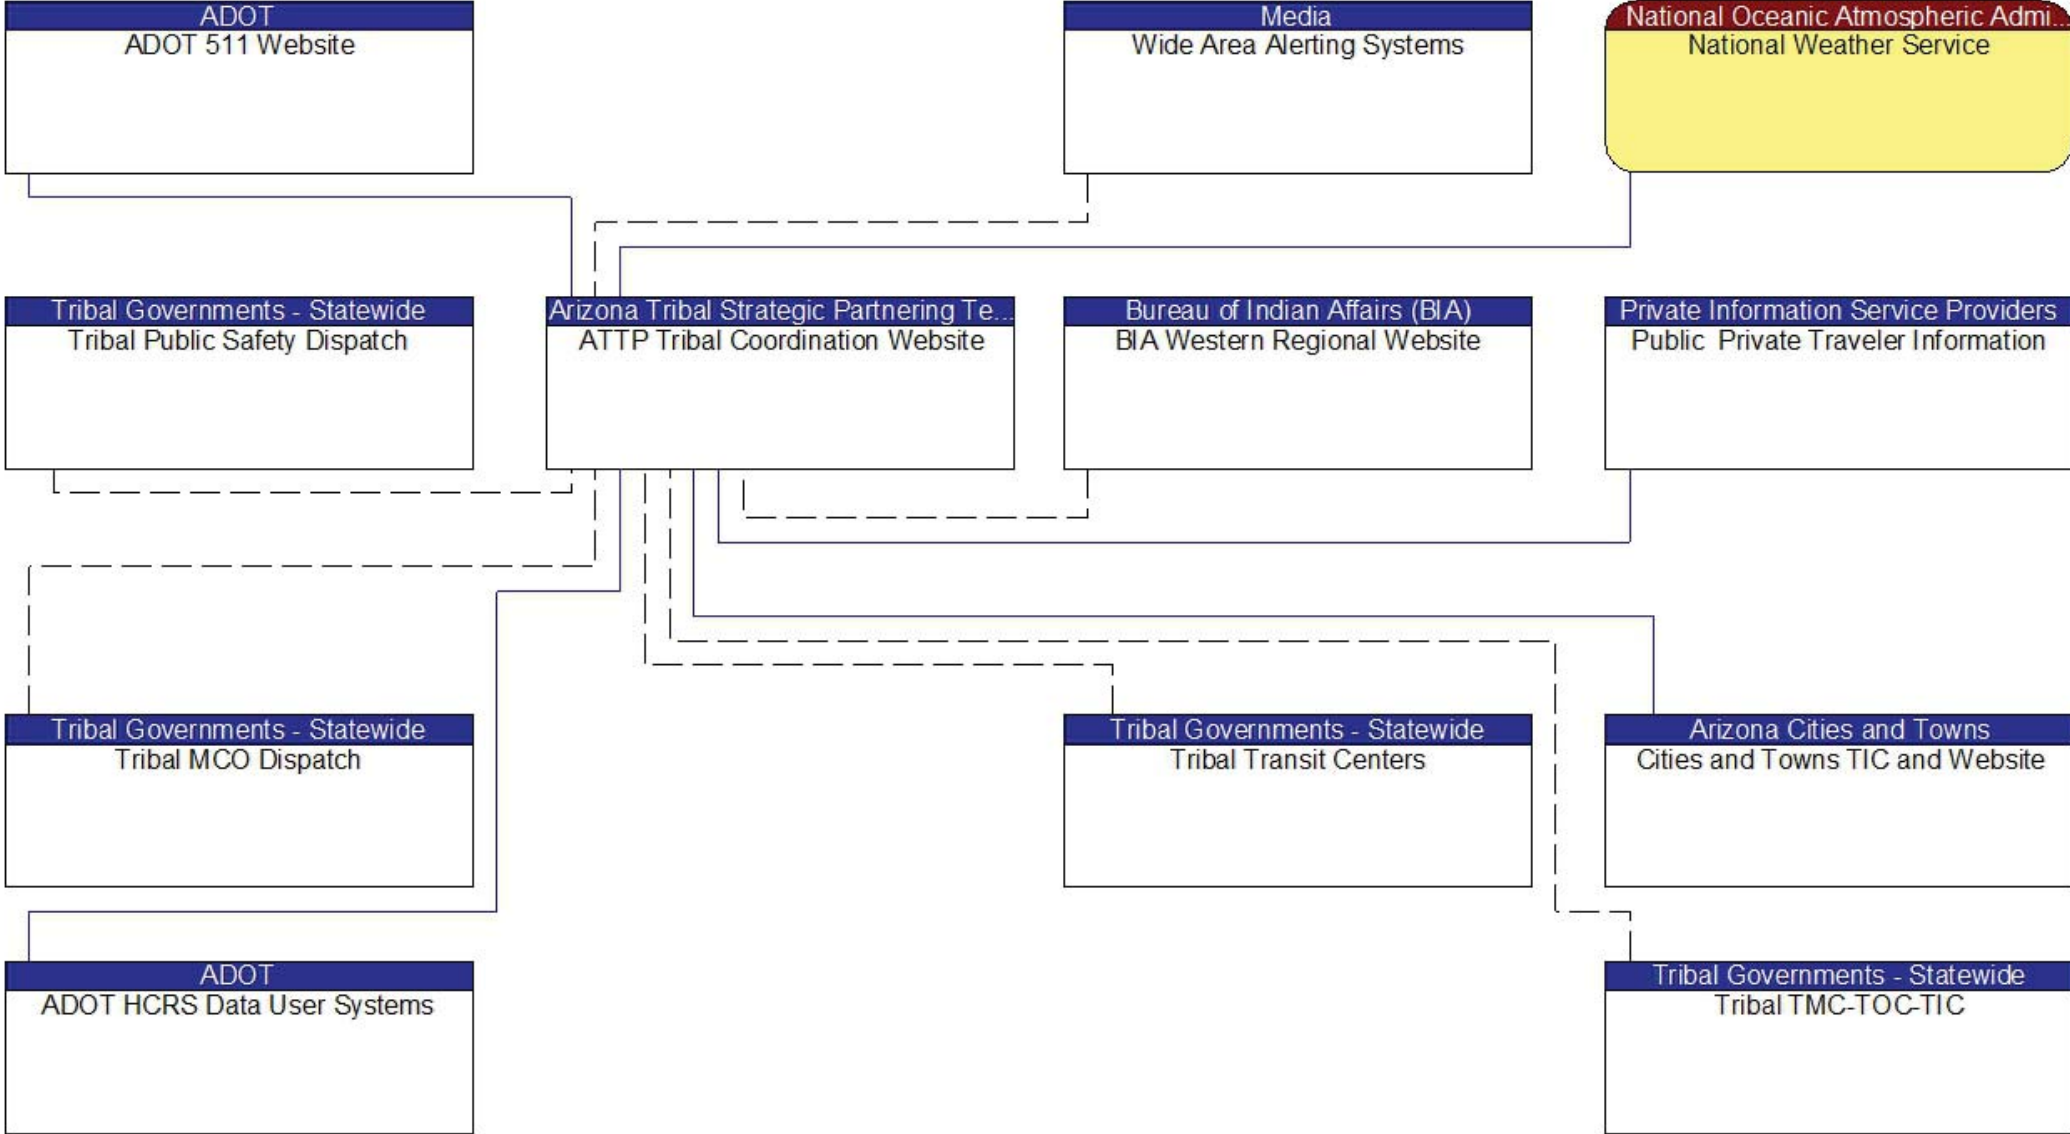

Tribal Governments - Statewide  
Tribal Public Safety Dispatch

Arizona Tribal Strategic Partnering Te...  
ATTP Tribal Coordination Website

Bureau of Indian Affairs (BIA)  
BIA Western Regional Website

Private Information Service Providers  
Public Private Traveler Information

Tribal Governments - Statewide  
Tribal MCO Dispatch

Tribal Governments - Statewide  
Tribal Transit Centers

Arizona Cities and Towns  
Cities and Towns TIC and Website

ADOT  
ADOT HCRS Data User Systems

Tribal Governments - Statewide  
Tribal TMC-TOC-TIC

Existing  
Planned

———— Existing  
----- Planned

Arizona Department of Public Safety ...  
DPS Central Communications Center

ADOT  
ADOT TOC and EMC

ADOT  
ADOT DEOC-Dept EM Ops Center

Tribal Governments - Statewide  
Tribal TMC-TOC-TIC

Tribal Governments - Statewide  
Tribal Transit Centers

Existing  
Planned

———— Existing  
----- Planned

Existing

— Existing  
 - - - Planned

———— Existing  
----- Planned