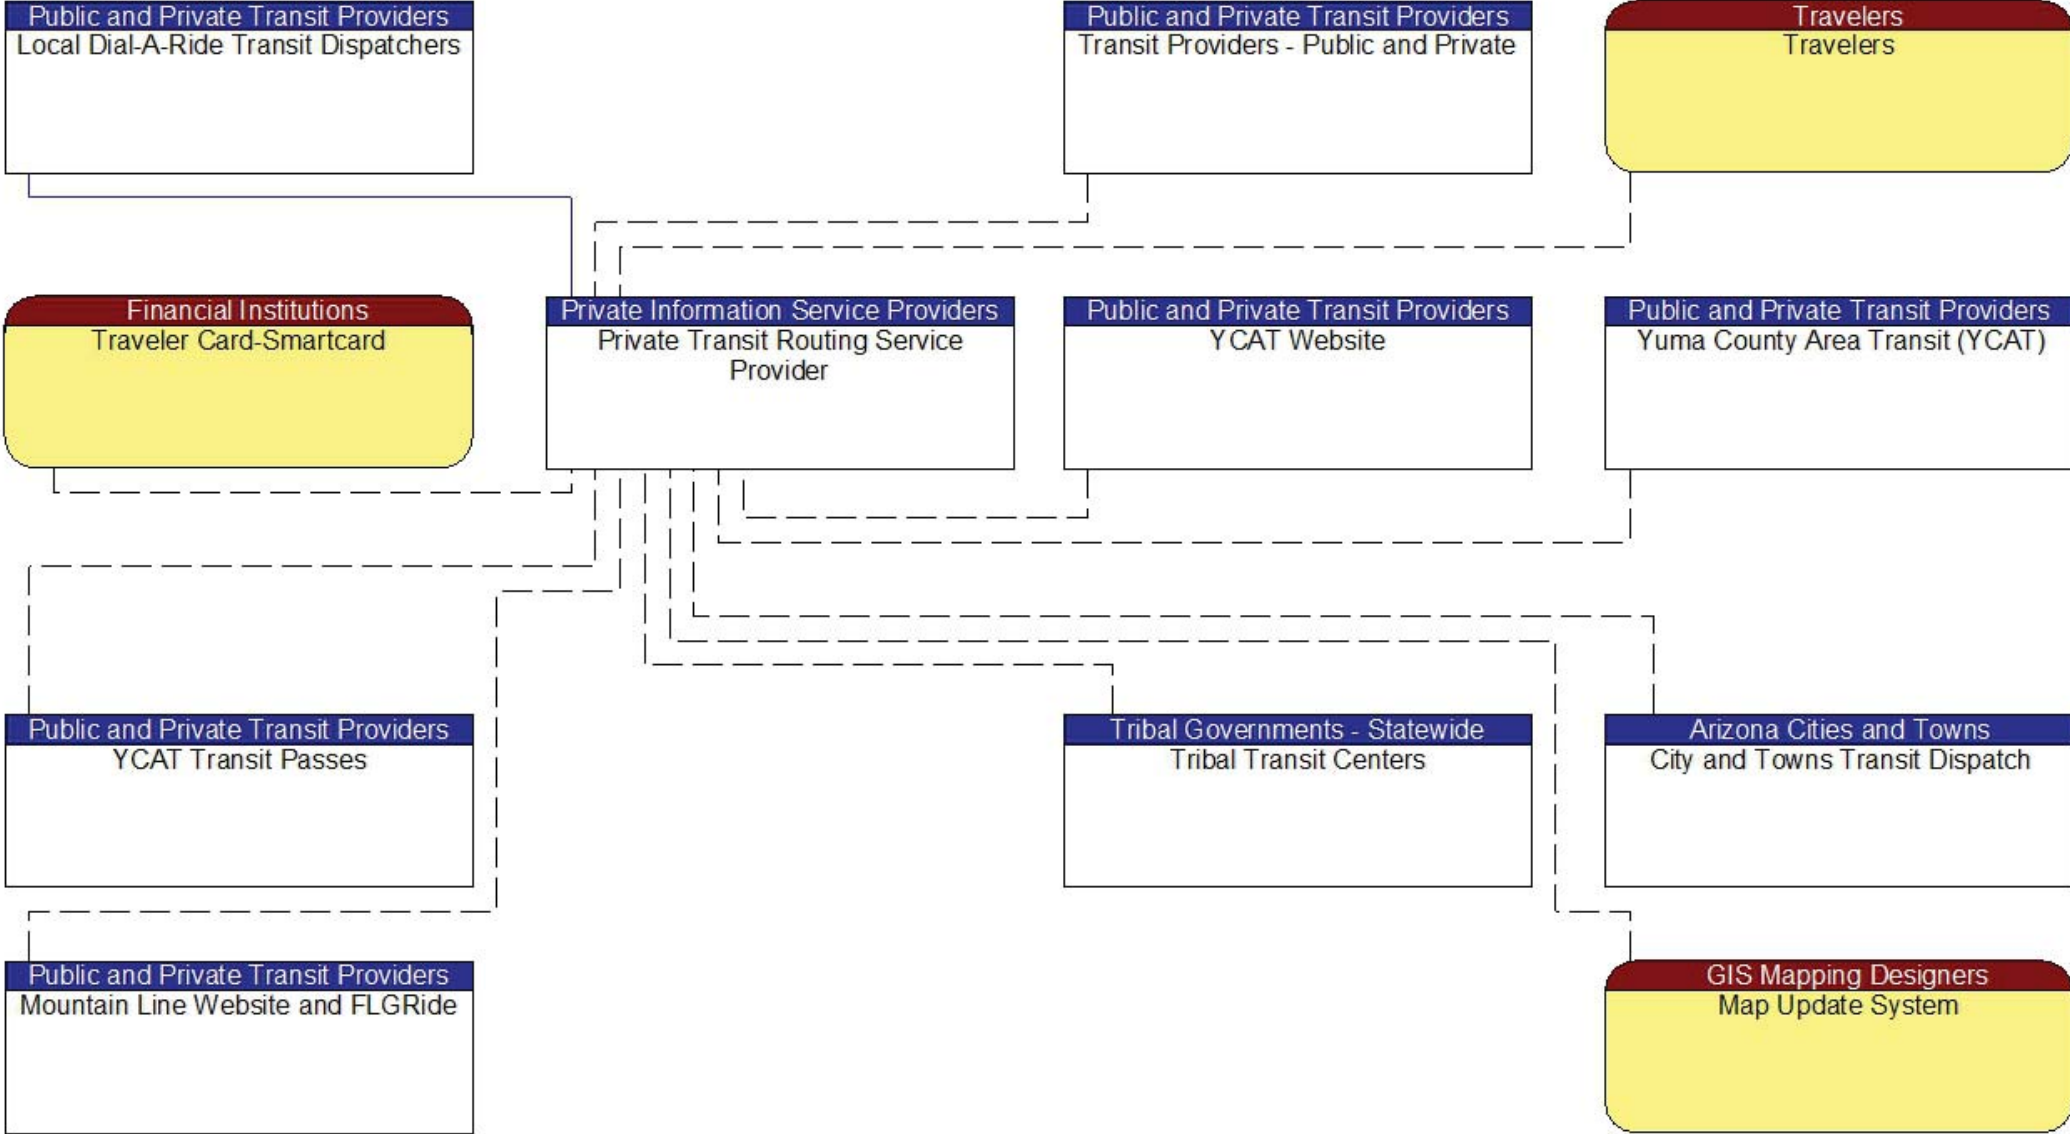

Public and Private Transit Providers  
Yuma County Area Transit (YCAT)

Public and Private Transit Providers  
YCAT Transit Passes

Tribal Governments - Statewide  
Tribal Transit Centers

Arizona Cities and Towns  
City and Towns Transit Dispatch

Public and Private Transit Providers  
Mountain Line Website and FLGRide

GIS Mapping Designers  
Map Update System

Existing  
Planned

----- Planned

———— Existing  
----- Planned

— Existing  
 - - - Planned