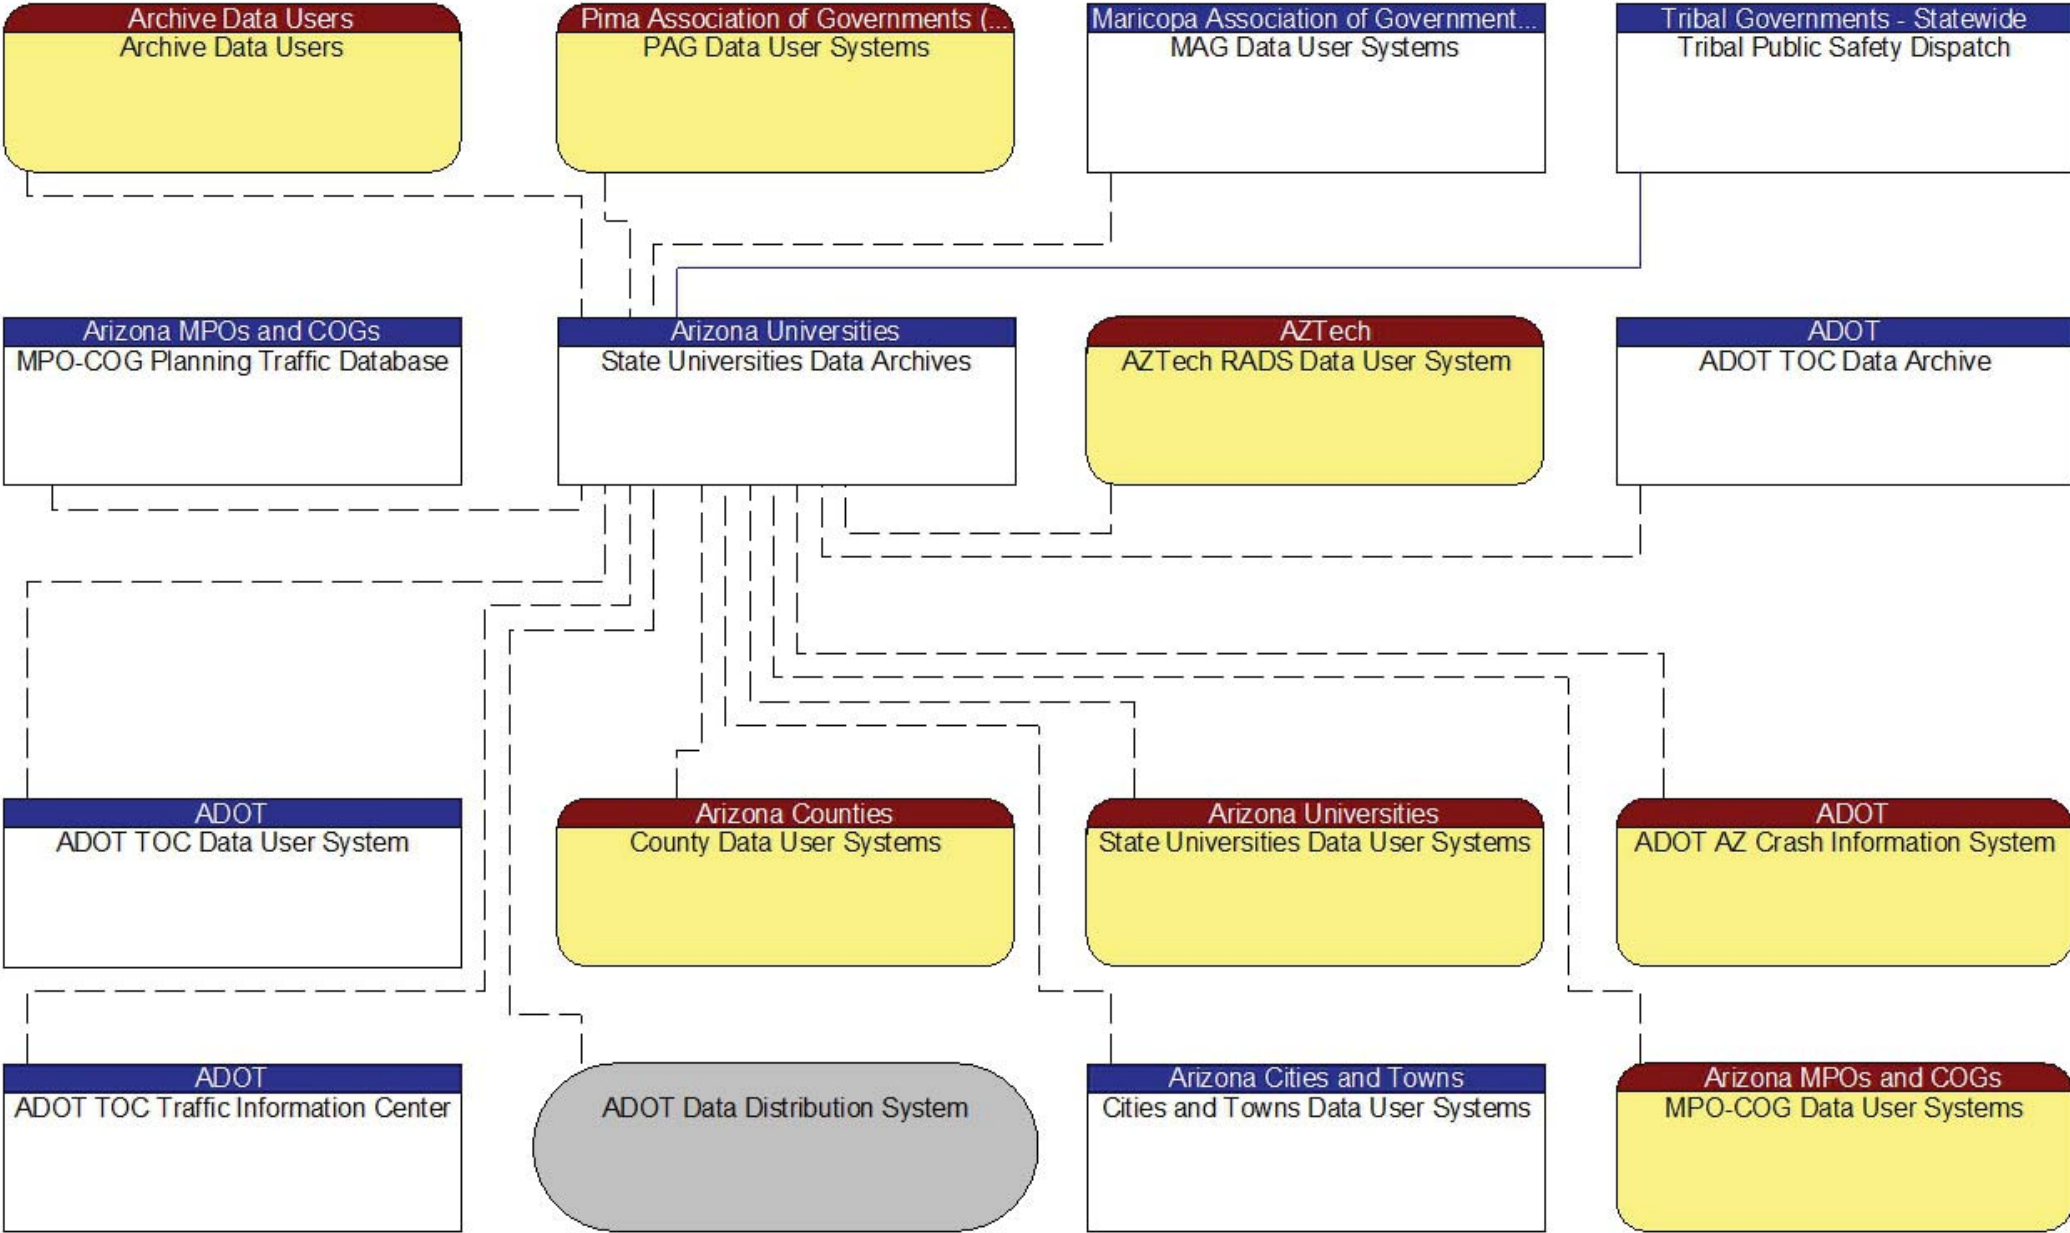

Public and Private Transit Providers  
Mountain Line Website and FLGRide

GIS Mapping Designers  
Map Update System

Existing  
Planned

----- Planned

———— Existing  
----- Planned

— Existing  
 - - - Planned

----- Planned

----- Planned

— Existing  
 - - - Planned

Public and Private Transit Providers  
Local Dial-A-Ride Transit Dispatchers

Time and Data Sources  
Vehicle GPS and Time Data

Public and Private Transit Providers  
Transit Providers - Public and Private